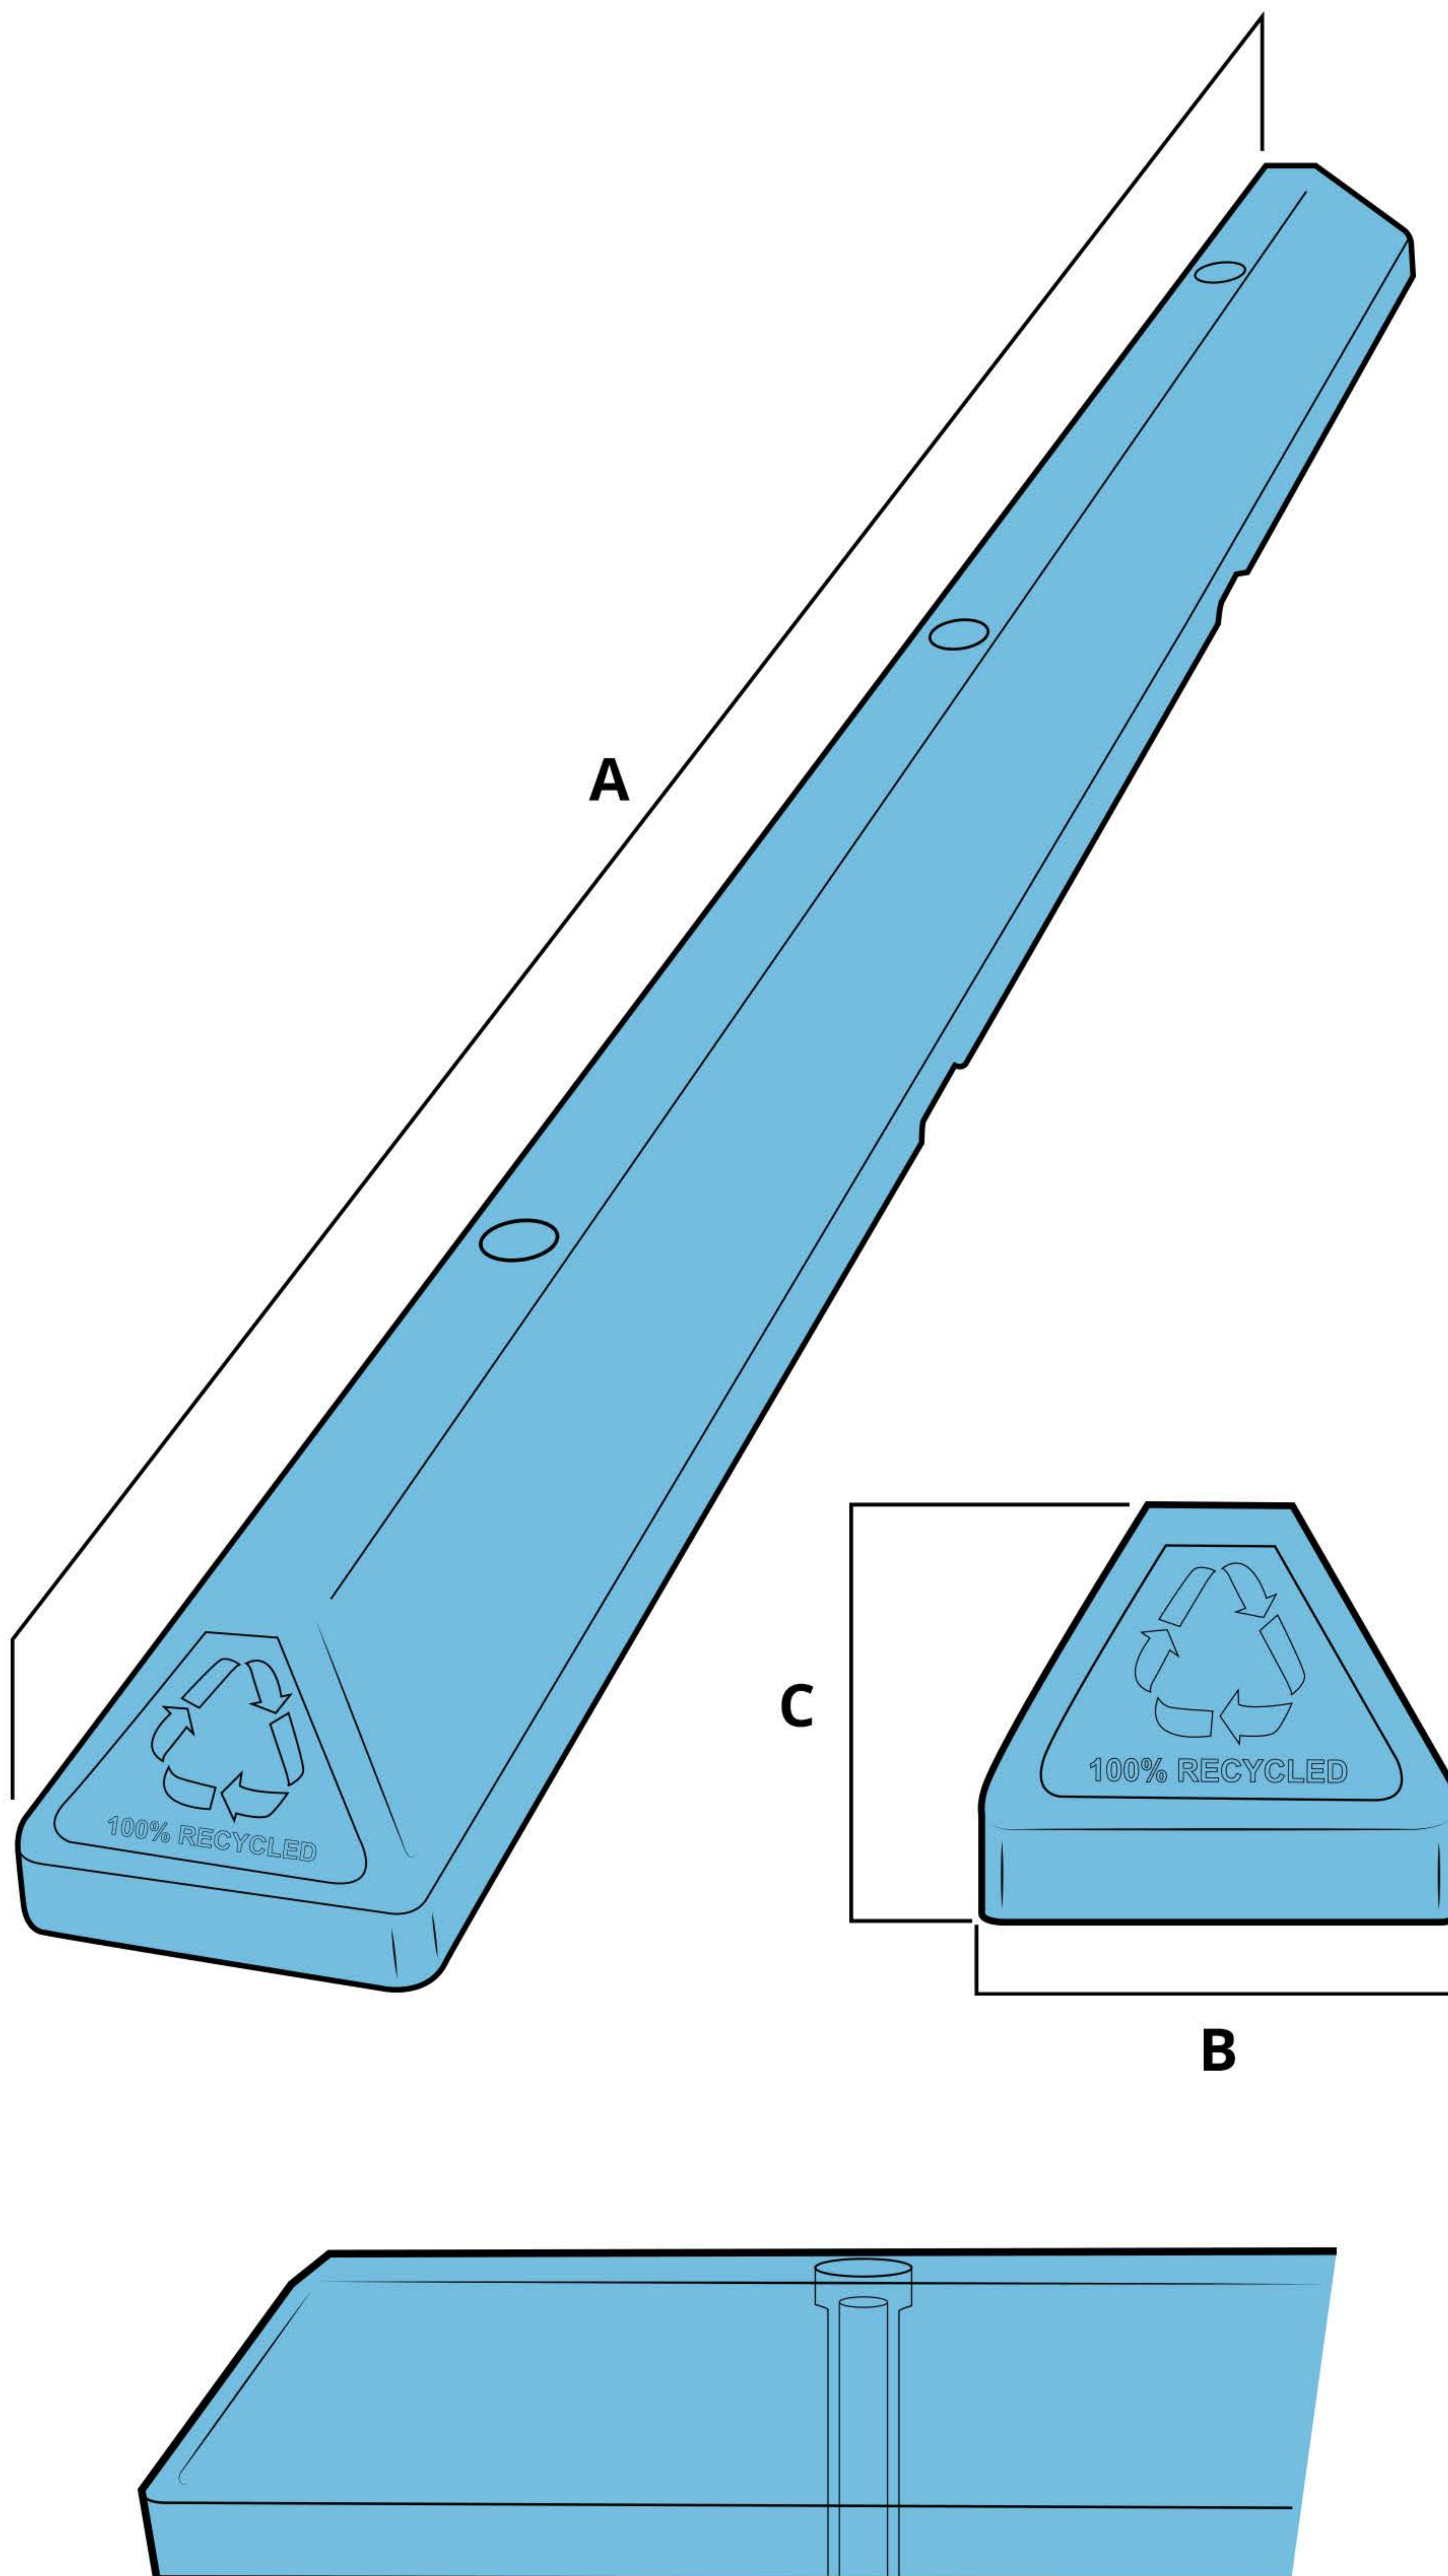

PBCBN - 6' Commercial Parking Block

DIMENSIONS

A	70.5"
B	5.75"
C	4"
D	
E	
F	
G	
H	
I	
J	
K	
L	
M	

Block Size	Total Weight
70.5"	16 LBS

MODELS FOR THIS SPEC SHEET

PBCBS
PBCBL
PBCBR
PBCBHDS
PBCBRB

PBCEN - 6' Commerical Parking Block

DIMENSIONS

A	70.5"
B	5.75"
C	4"
D	
E	
F	
G	
H	
I	
J	
K	
L	
M	

Block Size	Total Weight
70.5"	16 LBS

MODELS FOR THIS SPEC SHEET

PBCES
PBCEL
PBCER
PBCEHDS
PBCERB